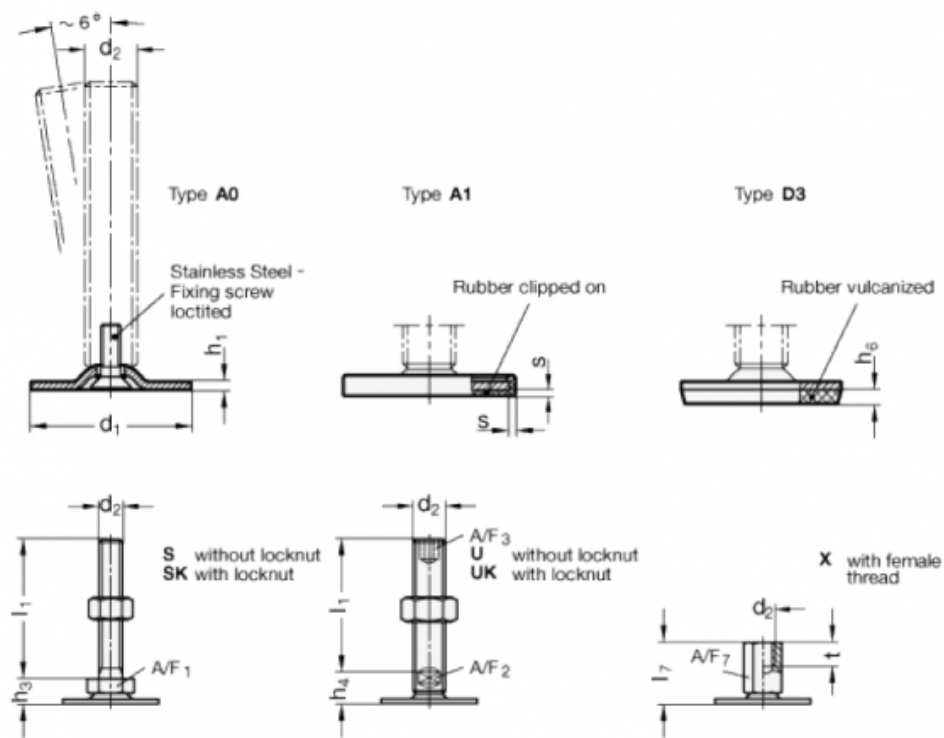

Data Sheet

Article number: 204080M826A1X
 Description: E+G levelling foot
 GN 40-80-M8-26-A1-X
 Note: X With female thread, External hexagon

Measures

A/F7	= 14
d1	= 80
d2	= M8
h1	= 3
h6	=
h7	= 26
s	= 2
t	= 8